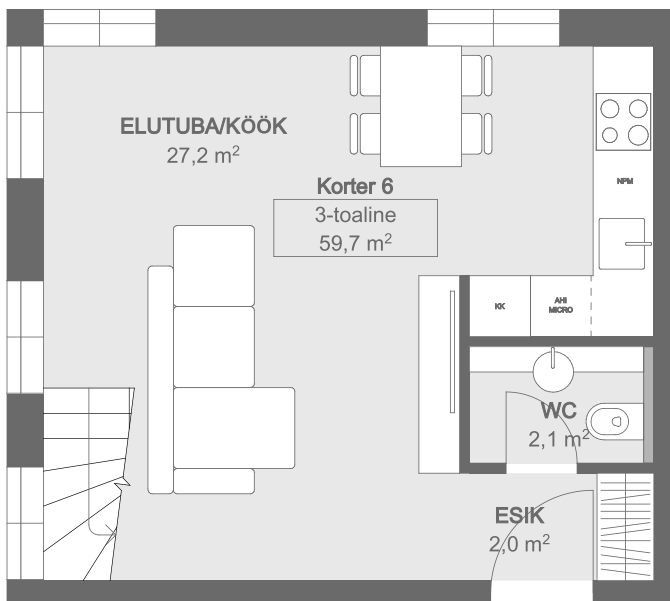

APARTMENT: № 6
 FLOOR: 3-4
 NUMBER OF ROOMS: 3
 APARTMENT AREA: 59,7 m²
 BALCONY: 2 m²

1 floor

2 floor