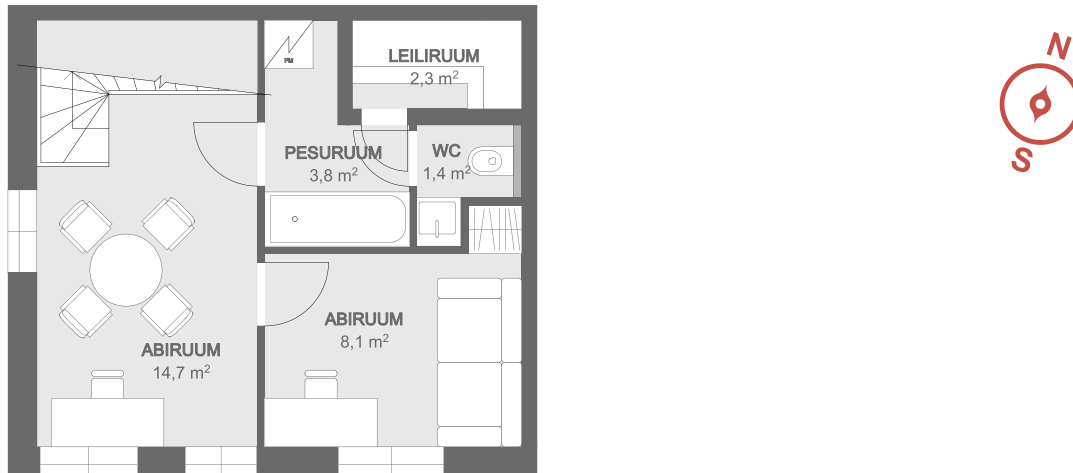

APARTMENT: № 2
 FLOOR: 1, -1
 NUMBER OF ROOMS: 3
 APARTMENT AREA: 91,2 m²
 BALCONY: -

1 floor

2 floor