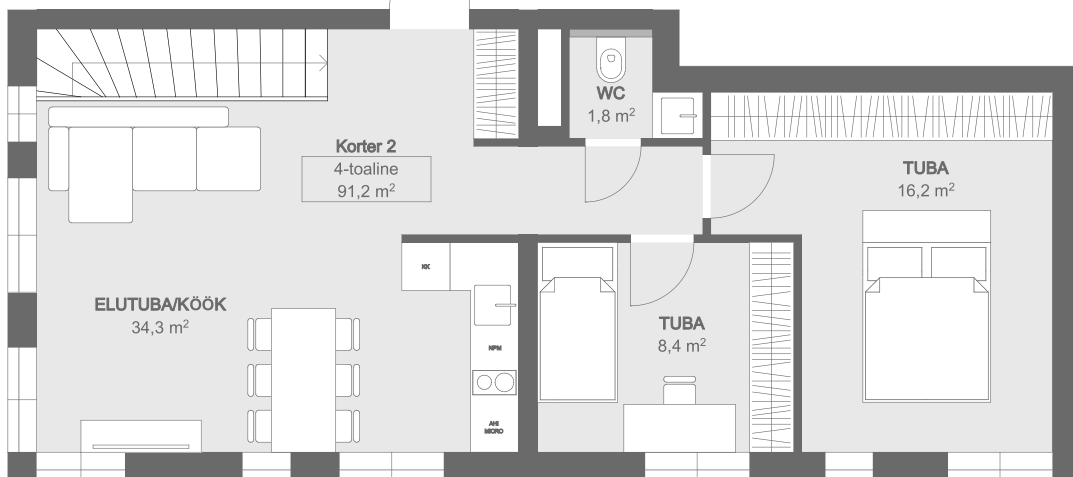

APARTMENT: № 2
 FLOOR: 1, -1
 NUMBER OF ROOMS: 3
 APARTMENT AREA: 91,2 m²
 BALCONY: -

1 floor

2 floor